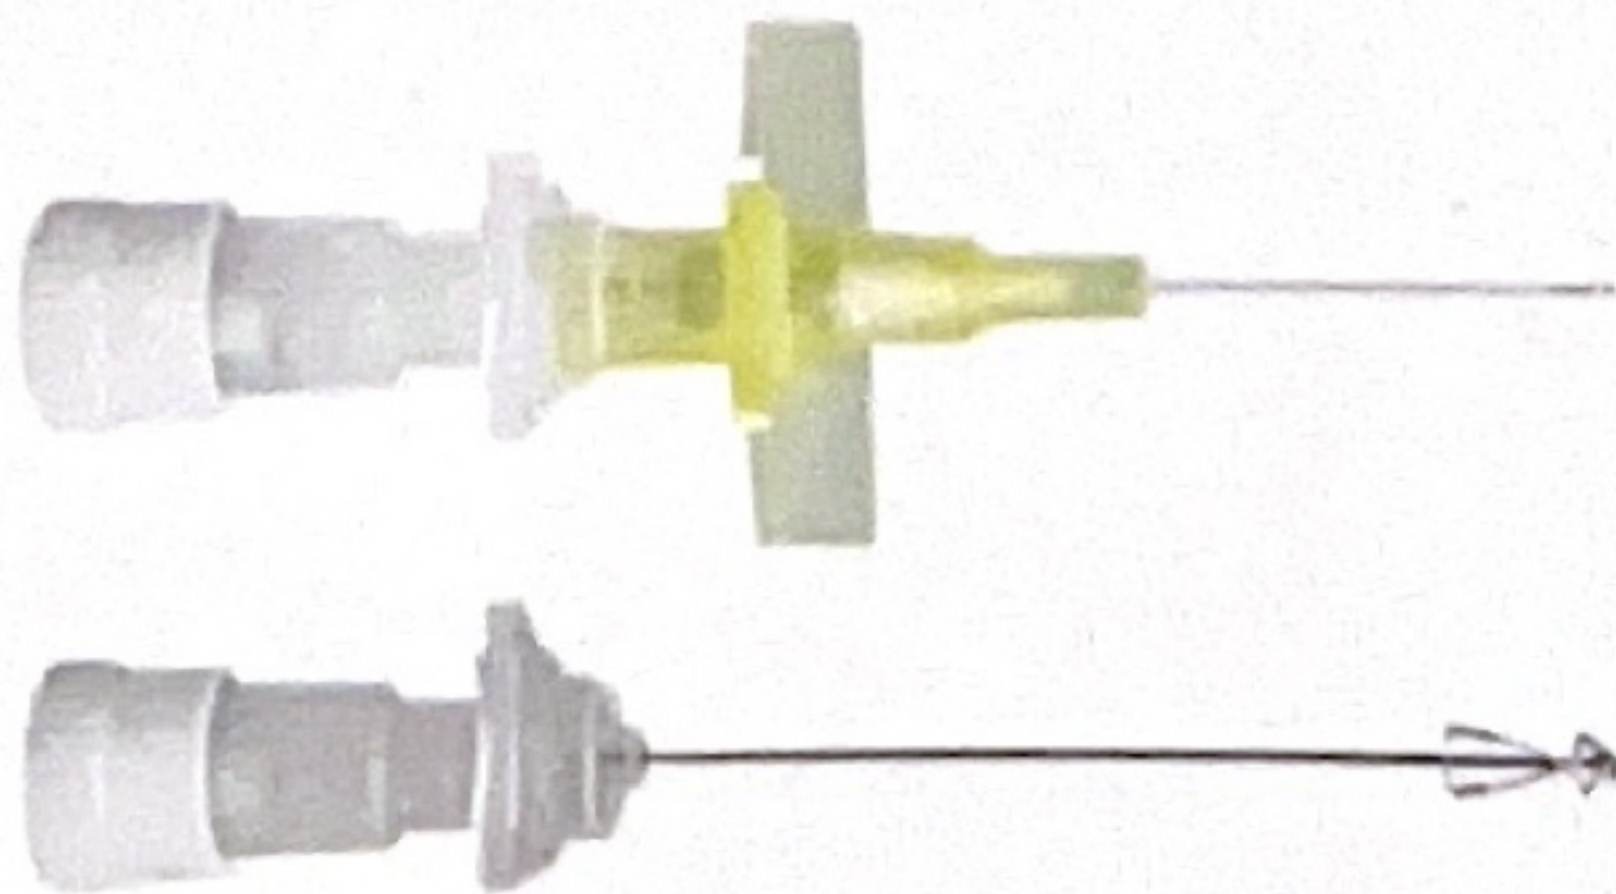

Primapen Safety

Sizes: 18G, 20G, 22G, 24G

Primacan Alpha Safety

Sizes: 18G, 20G, 22G, 24G

Primaflon Safety

Sizes: 18G, 20G, 22G, 24G

Prima Neo Safety

Size: 24G

RANGE OF NEEDLE FREE CONNECTORS

Solo Connect

Uni Connect

Bi Connect

Tri Connect