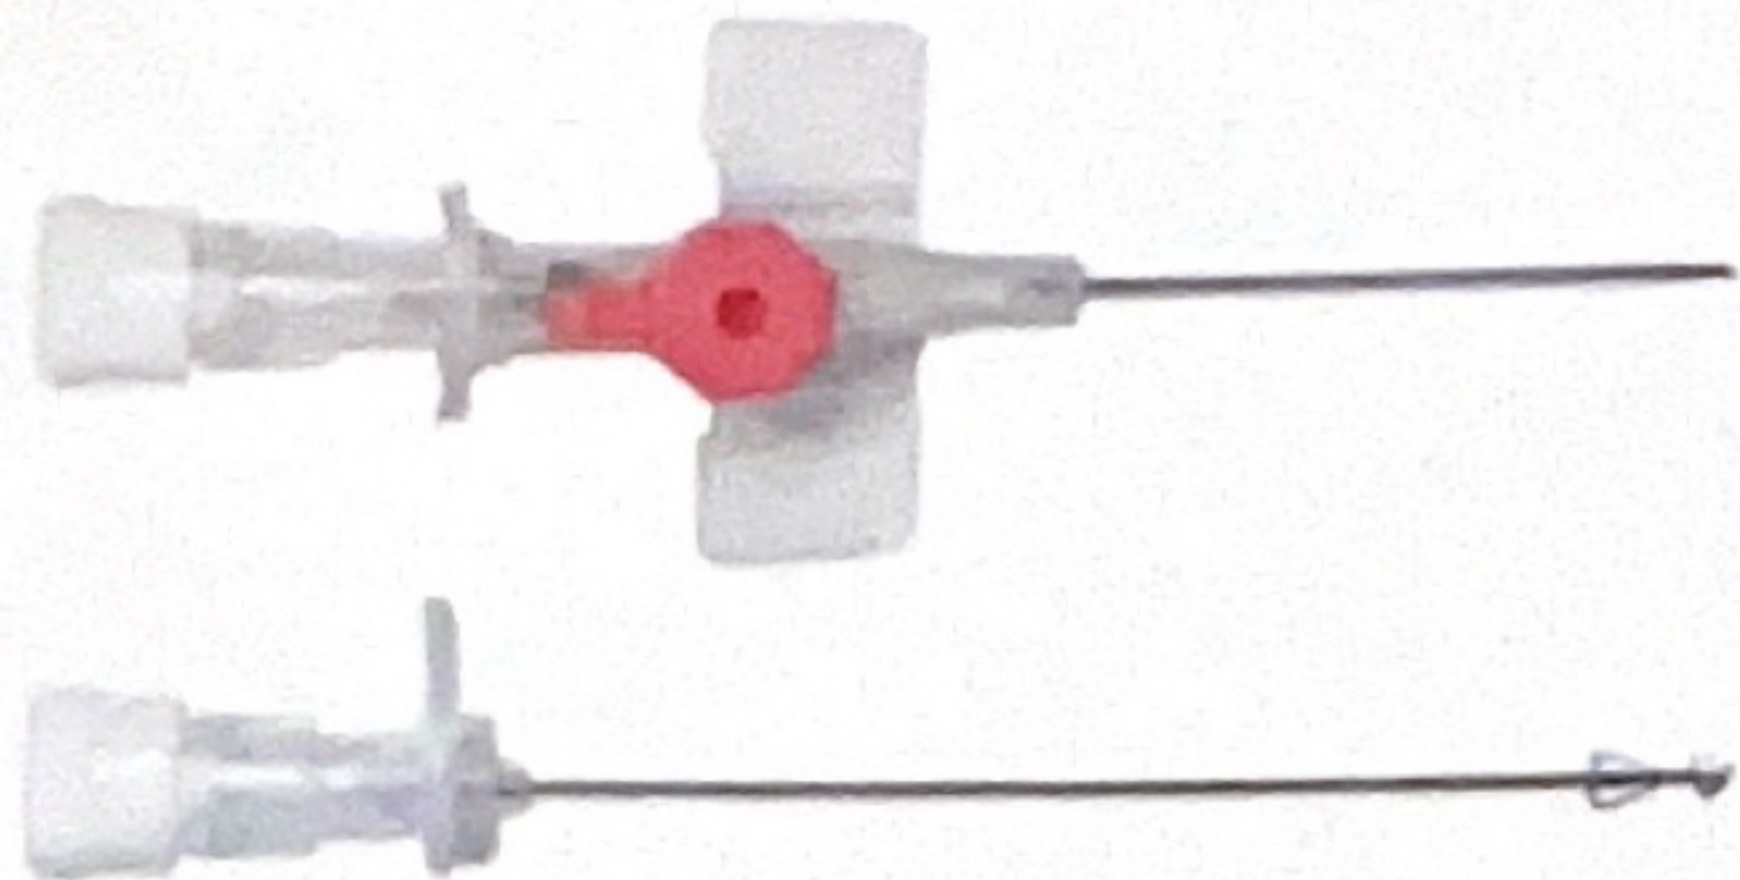

Primapen Safety

Sizes: 18G, 20G, 22G, 24G

Primacan Alpha Safety

Sizes: 18G, 20G, 22G, 24G

Primaflon Safety

Sizes: 18G, 20G, 22G, 24G

Prima Neo Safety

Size: 24G

RANGE OF NEEDLE FREE CONNECTORS

Solo Connect

Uni Connect

Bi Connect

Tri Connect